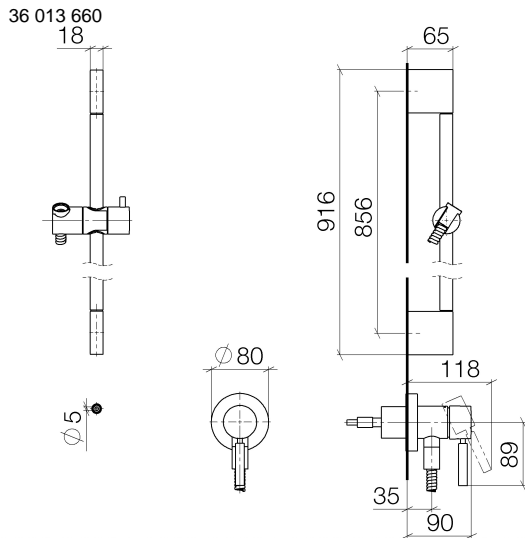

Concealed single-lever mixer with integrated shower connection with shower set without hand shower - Brushed Durabross (23kt Gold)

TARA

36 013 660

Fits: TARA, META

- cover plate Ø 78 mm
- metal shower hose 1750mm with integrated anti-twist protection
- slide bar

Required miscellaneous

	Concealed wall mounting - •max. recess depth 103 mm •min. recess depth 78 mm	35 003 970 90
--	---	---------------

Required miscellaneous

	Hand shower - Brushed Durabross (23kt Gold)	28 012 979-28
--	--	---------------

Concealed single-lever mixer with integrated shower connection with shower set without hand shower - Brushed Durabronze (23kt Gold)

TARA

Certificates

Belacqua_21-025- WRAS_2011027. LGA_29569.
27_1.

36 013 660

Spare parts list

No.	Item Number	Name	Quantity used	Delivery time
1	05 17 20 726 02 90	fixing set	1	2
2	09 31 11 049 90	pin	2	2
3	04 31 11 113 00 90	pin	2	2
4	08 17 97 054-28	holder	2	20
5	90 28 22 597 00-28	holder	1	-
Spare part can no longer be ordered, please order the replacement item				
6	28 322 970-28	Metal shower hose 1/2" x 3/8" x 1750 mm - Brushed Durabron (23kt Gold)	1	20
7	12 580 970-28	Slide unit - Brushed Durabron (23kt Gold)	1	20
8	90 14 20 026 00 90	seal	1	2
9	36 045 660-28	Concealed single-lever mixer with cover plate with integrated shower connection - Brushed Durabron (23kt Gold)	1	20